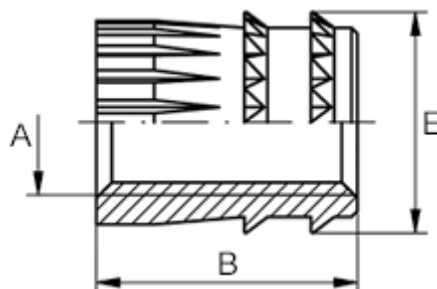

# Data Sheet

Article number: 12830000025800  
Description: KLEE-coil 830 000 025.800  
M2,5 Brass

## Measures

---

Female thread A	= M2,5
Length B	= 4.0
Max outer diameter E	= 4.0
Number of cramping feathers	= 1
Recommended bore diameter	= 3.9 to 4